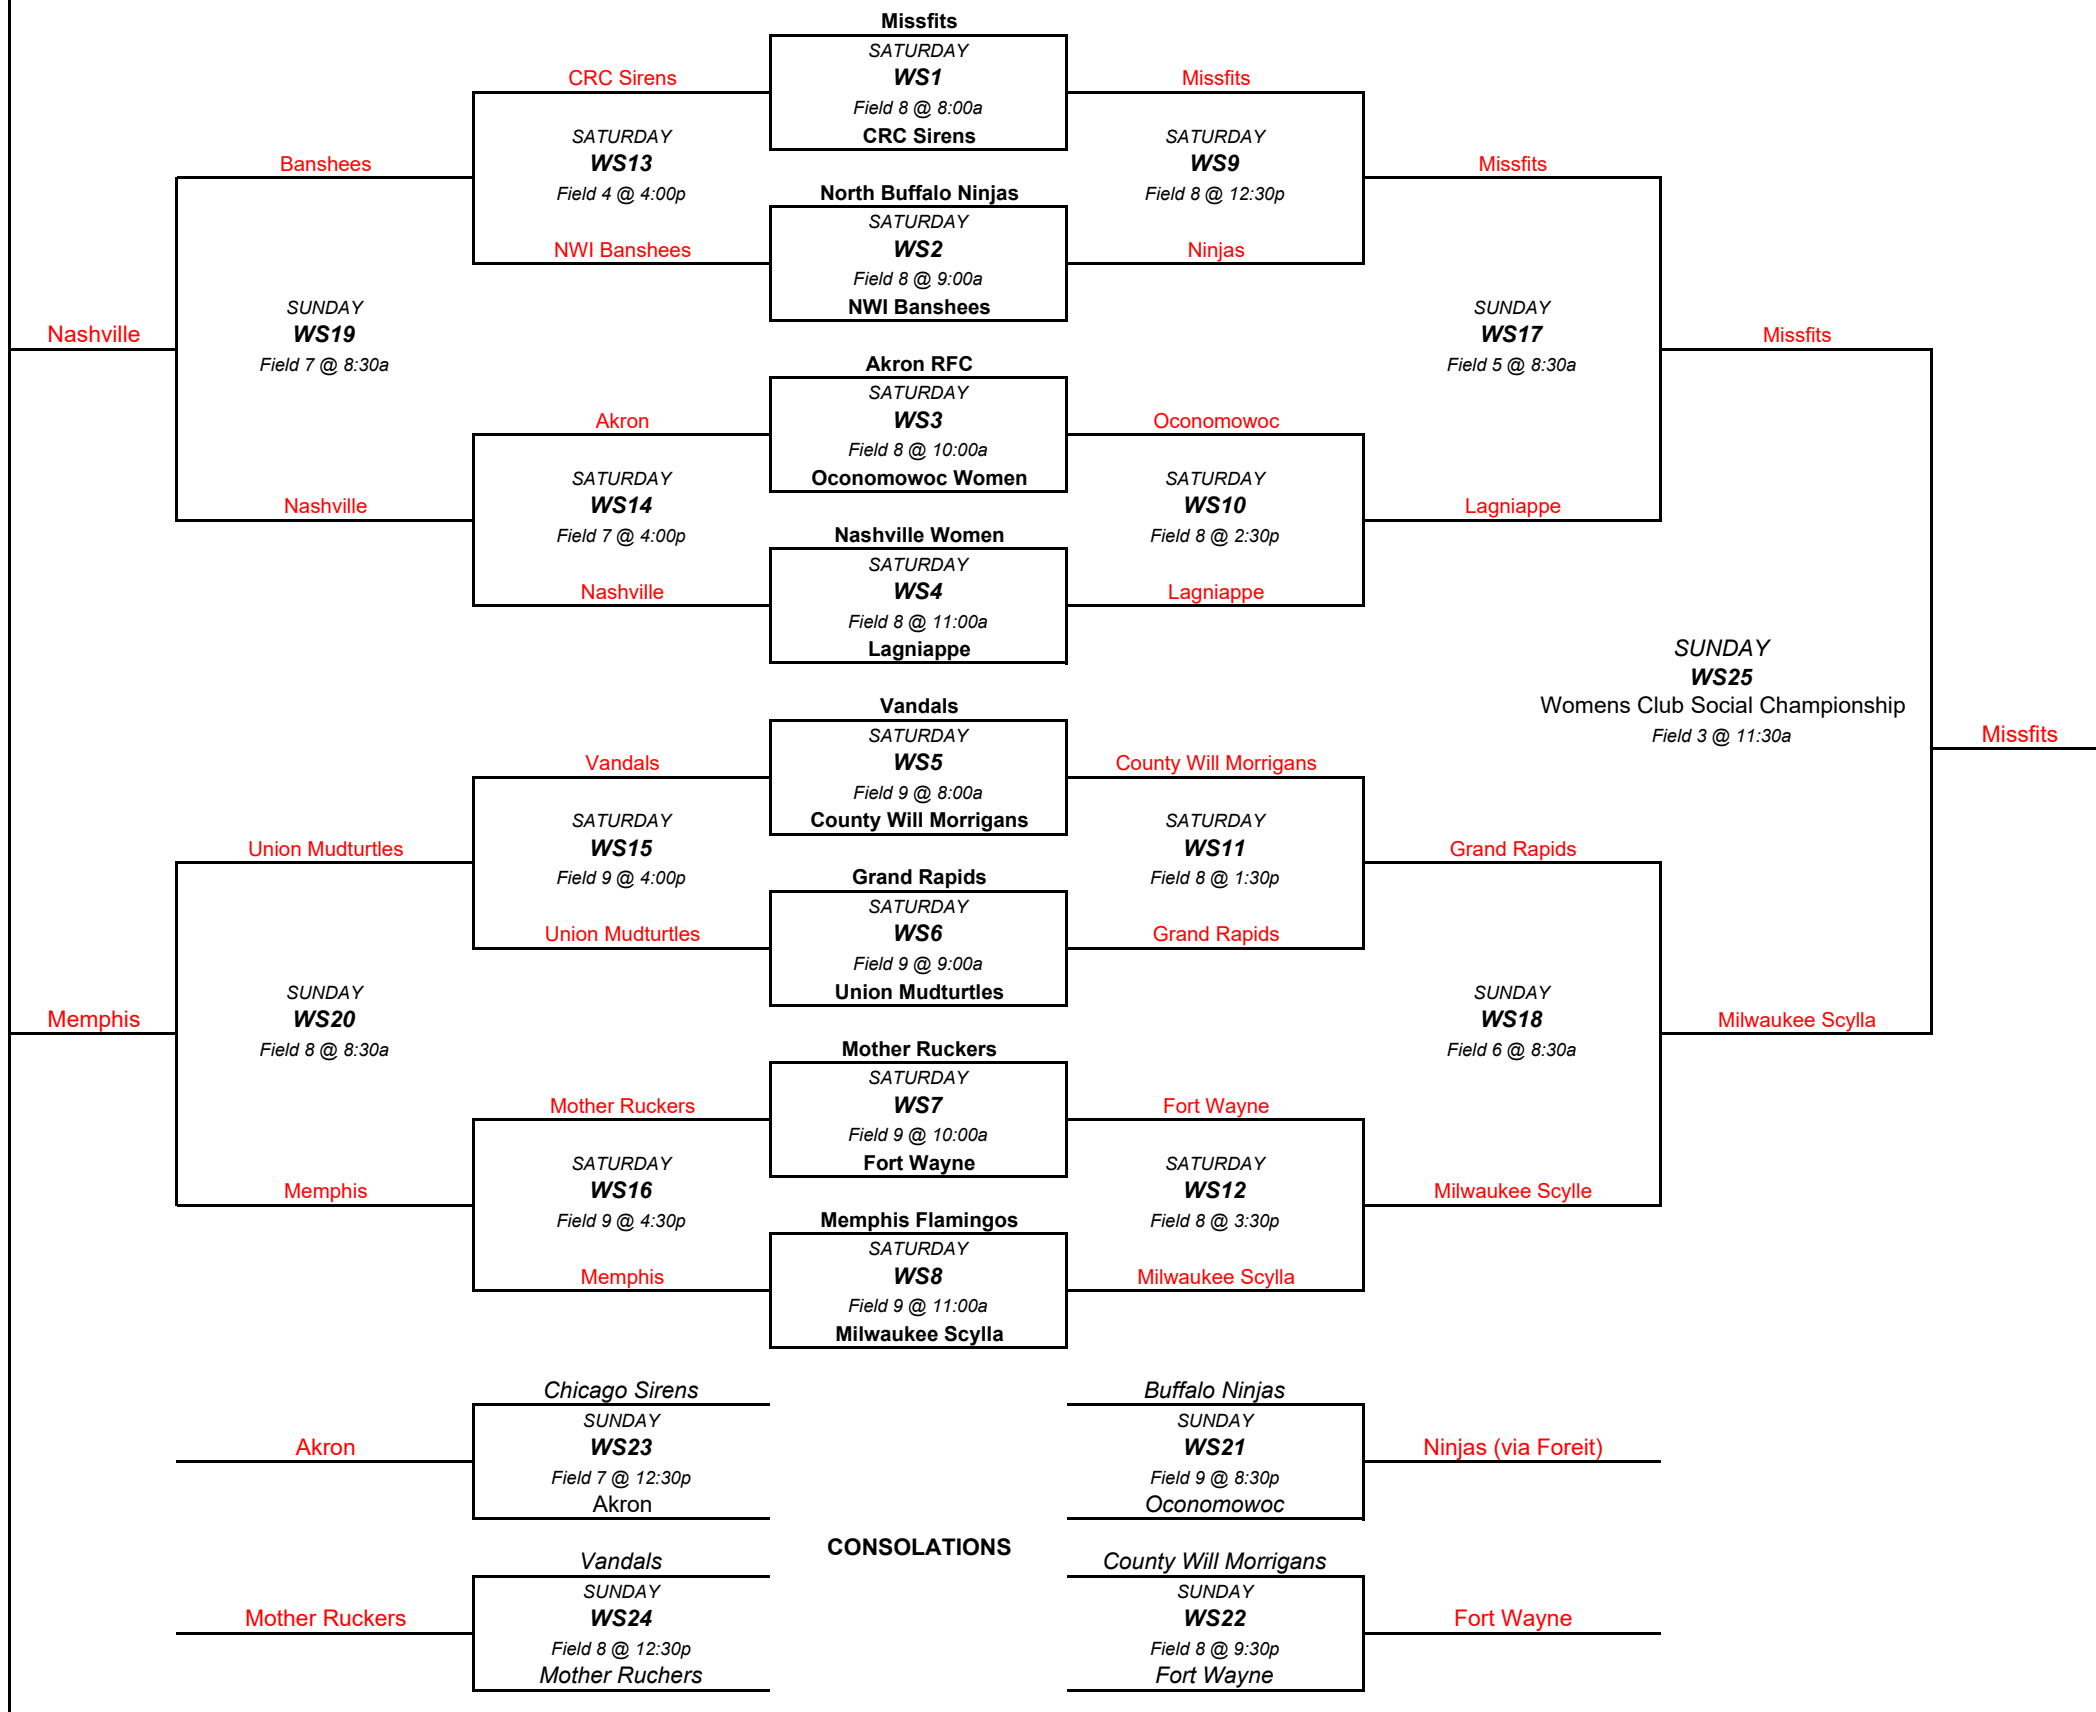

38th Annual Nash Bash - Women's Club Social