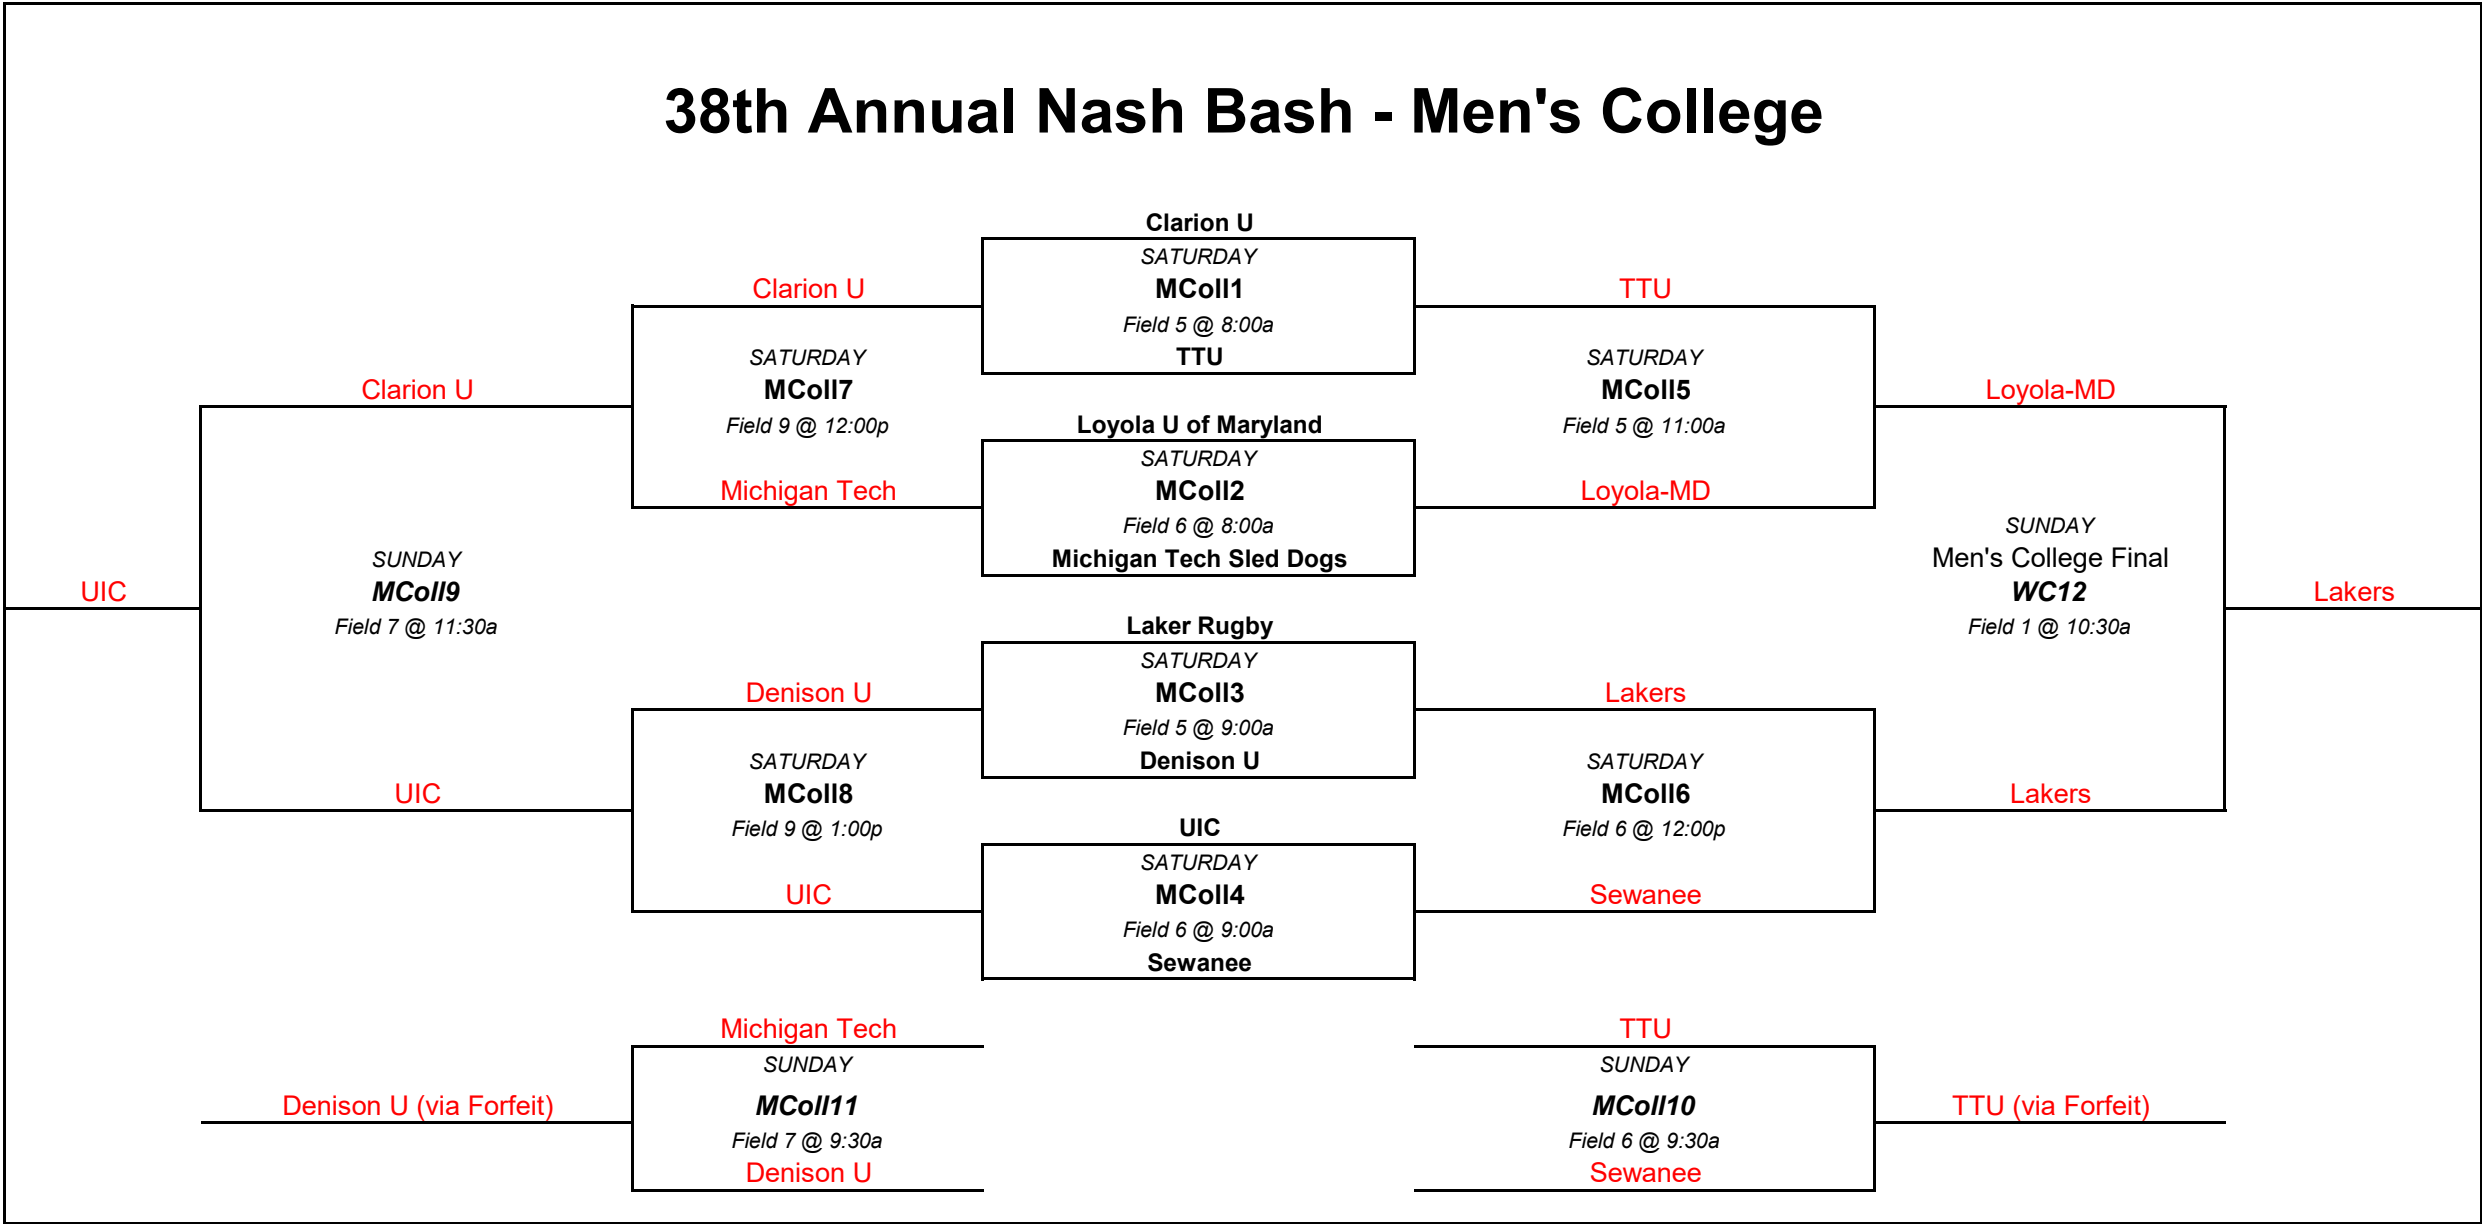

38th Annual Nash Bash - Women's Club Competitive

38th Annual Nash Bash - Men's Club Competitive

38th Annual Nash Bash - Men's Social A - Johnny Cash

38th Annual Nash Bash - Men's Club Social B - Waylon Jennings

Group 1	Group 2	Group 3	Group 4
MSB1 	St Louis Ramblers SATURDAY MSB2 Field 5 @ 10:00a Stanky Bears	Chicago Riot OBs SATURDAY MSB3 Field 6 @ 10:00a West Des Moines Wombats	Marysville Rhinos SATURDAY MSB4 Field 6 @ 11:00a NWI Reapers
Lansing Grey Cocks SATURDAY MSB5 Field 1 @ 1:00p Father Ryan Obs	St Louis Ramblers SATURDAY MSB6 Field 5 @ 1:00p Rugbaes	Chicago Riot OBs SATURDAY MSB7 Field 6 @ 1:00p Murfreesboro Minotaurs	Marysville Rhinos SATURDAY MSB8 Field 6 @ 2:00p Northern Michigan U
Lansing Grey Cocks SATURDAY MSB9 Field 1 @ 4:00p Nashville	Stanky Bears SATURDAY MSB10 Field 3 @ 4:30p Rugbaes	West Des Moines Wombats SATURDAY MSB11 Field 5 @ 4:00p Murfreesboro Minotaurs	NWI Reapers SATURDAY MSB12 Field 6 @ 5:00p Northern Michigan U
CONSOLATIONS			
Rugbaes SUNDAY MSB15 Field 7 @ 10:30a Marysville	Lansing Grey Cocks SUNDAY MSB17 Field 9 @ 11:30p Minotaurs	Nashville SUNDAY Semi-Final MSB13 Field 1 @ 9:30a Des Moines	Nashville SUNDAY Men's Club Social B Championship MSB19 Field 1 @ 12:30a NWI Reapers
L1 Group 3 SUNDAY MSB16 Field 8 @ 10:30a L1 Group 4	Stanky Bears SUNDAY MSB18 Field 9 @ 12:30a Northern Michigan U	St Louis Ramblers SUNDAY Semi-Final MSB14 Field 2 @ 9:30a NWI Reapers	

38th Annual Nash Bash - Women's Club Social

38th Annual Nash Bash - Men's College

38th Annual Nash Bash - Women's College