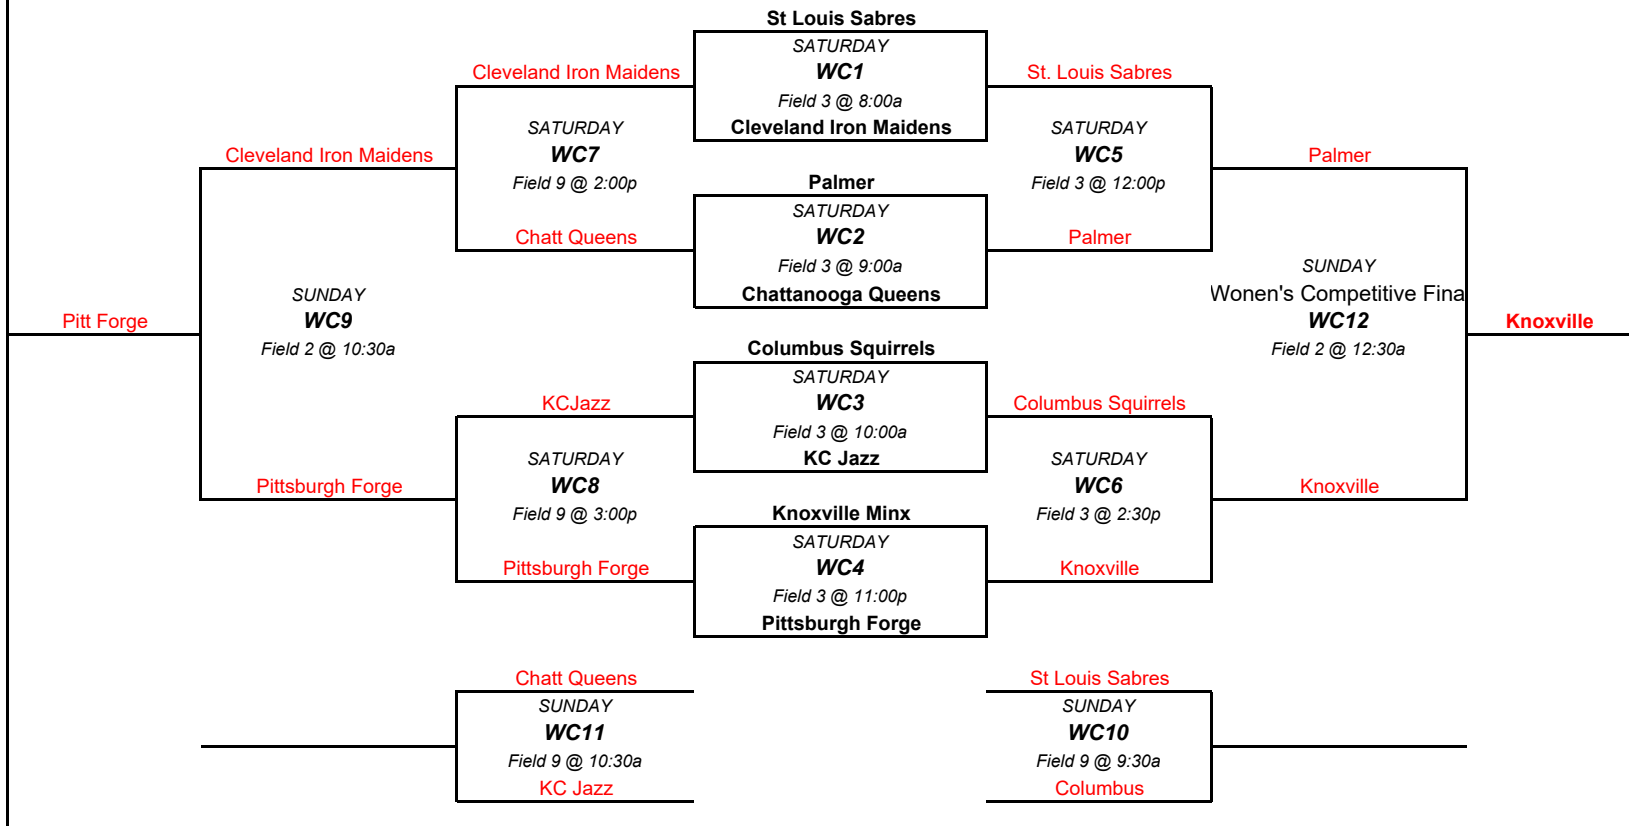

38th Annual Nash Bash - Women's Club Competitive

38th Annual Nash Bash - Men's Club Competitive

38th Annual Nash Bash - Men's Social A - Johnny Cash

38th Annual Nash Bash - Men's Club Social B - Waylon Jennings

Group 1	Group 2	Group 3	Group 4
MSB1 	St Louis Ramblers SATURDAY MSB2 Field 5 @ 10:00a Stanky Bears	Chicago Riot OBs SATURDAY MSB3 Field 6 @ 10:00a West Des Moines Wombats	Marysville Rhinos SATURDAY MSB4 Field 6 @ 11:00a NWI Reapers
Lansing Grey Cocks SATURDAY MSB5 Field 1 @ 1:00p Father Ryan Obs	St Louis Ramblers SATURDAY MSB6 Field 5 @ 1:00p Rugbaes	Chicago Riot OBs SATURDAY MSB7 Field 6 @ 1:00p Murfreesboro Minotaurs	Marysville Rhinos SATURDAY MSB8 Field 6 @ 2:00p Northern Michigan U
Lansing Grey Cocks SATURDAY MSB9 Field 1 @ 4:00p Nashville	Stanky Bears SATURDAY MSB10 Field 3 @ 4:30p Rugbaes	West Des Moines Wombats SATURDAY MSB11 Field 5 @ 4:00p Murfreesboro Minotaurs	NWI Reapers SATURDAY MSB12 Field 6 @ 5:00p Northern Michigan U
CONSOLATIONS			
Rugbaes SUNDAY MSB15 Field 7 @ 10:30a Marysville	Lansing Grey Cocks SUNDAY MSB17 Field 9 @ 11:30p Minotaurs	Nashville SUNDAY Semi-Final MSB13 Field 1 @ 9:30a Des Moines	Nashville SUNDAY Men's Club Social B Championship MSB19 Field 1 @ 12:30a NWI Reapers
L1 Group 3 SUNDAY MSB16 Field 8 @ 10:30a L1 Group 4	Stanky Bears SUNDAY MSB18 Field 9 @ 12:30a Northern Michigan U	St Louis Ramblers SUNDAY Semi-Final MSB14 Field 2 @ 9:30a NWI Reapers	

38th Annual Nash Bash - Women's Club Social

38th Annual Nash Bash - Men's College

38th Annual Nash Bash - Women's College