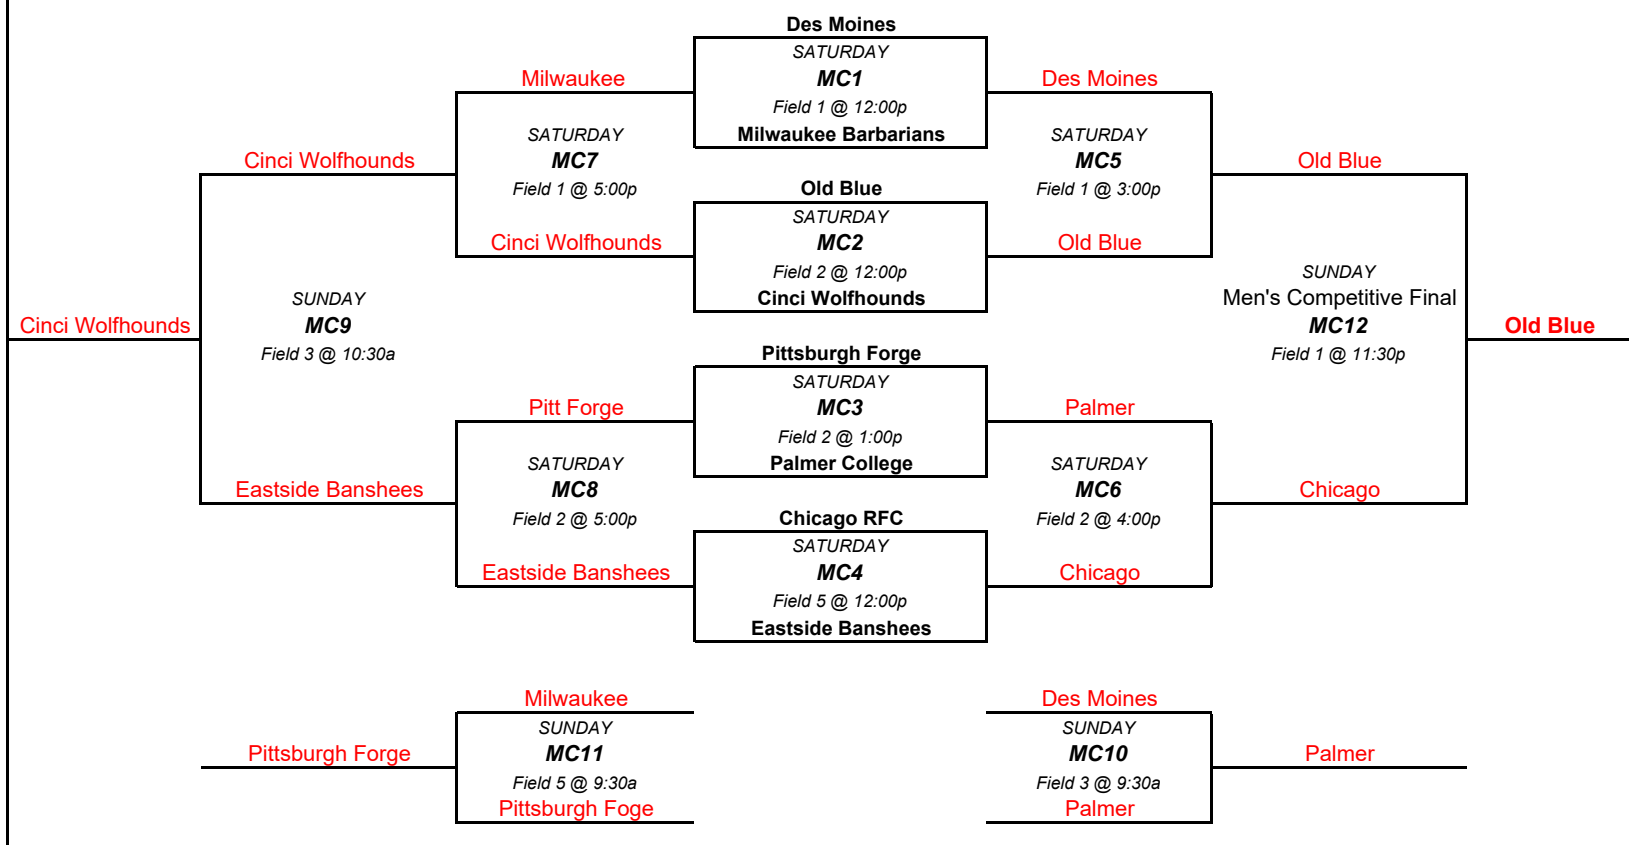

38th Annual Nash Bash - Women's Club Competitive

38th Annual Nash Bash - Men's Club Competitive

38th Annual Nash Bash - Men's Social A - Johnny Cash

38th Annual Nash Bash - Men's Club Social B - Waylon Jennings

Group 1	Group 2	Group 3	Group 4
MSB1 	St Louis Ramblers SATURDAY MSB2 Field 5 @ 10:00a Stanky Bears	Chicago Riot OBs SATURDAY MSB3 Field 6 @ 10:00a West Des Moines Wombats	Marysville Rhinos SATURDAY MSB4 Field 6 @ 11:00a NWI Reapers
Lansing Grey Cocks SATURDAY MSB5 Field 1 @ 1:00p Father Ryan Obs	St Louis Ramblers SATURDAY MSB6 Field 5 @ 1:00p Rugbaes	Chicago Riot OBs SATURDAY MSB7 Field 6 @ 1:00p Murfreesboro Minotaurs	Marysville Rhinos SATURDAY MSB8 Field 6 @ 2:00p Northern Michigan U
Lansing Grey Cocks SATURDAY MSB9 Field 1 @ 4:00p Nashville	Stanky Bears SATURDAY MSB10 Field 3 @ 4:30p Rugbaes	West Des Moines Wombats SATURDAY MSB11 Field 5 @ 4:00p Murfreesboro Minotaurs	NWI Reapers SATURDAY MSB12 Field 6 @ 5:00p Northern Michigan U
CONSOLATIONS			
Rugbaes SUNDAY MSB15 Field 7 @ 10:30a Marysville	Lansing Grey Cocks SUNDAY MSB17 Field 9 @ 11:30p Minotaurs	Nashville SUNDAY Semi-Final MSB13 Field 1 @ 9:30a Des Moines	Nashville SUNDAY Men's Club Social B Championship MSB19 Field 1 @ 12:30a NWI Reapers
L1 Group 3 SUNDAY MSB16 Field 8 @ 10:30a L1 Group 4	Stanky Bears SUNDAY MSB18 Field 9 @ 12:30a Northern Michigan U	St Louis Ramblers SUNDAY Semi-Final MSB14 Field 2 @ 9:30a NWI Reapers	

38th Annual Nash Bash - Women's Club Social

38th Annual Nash Bash - Men's College

38th Annual Nash Bash - Women's College