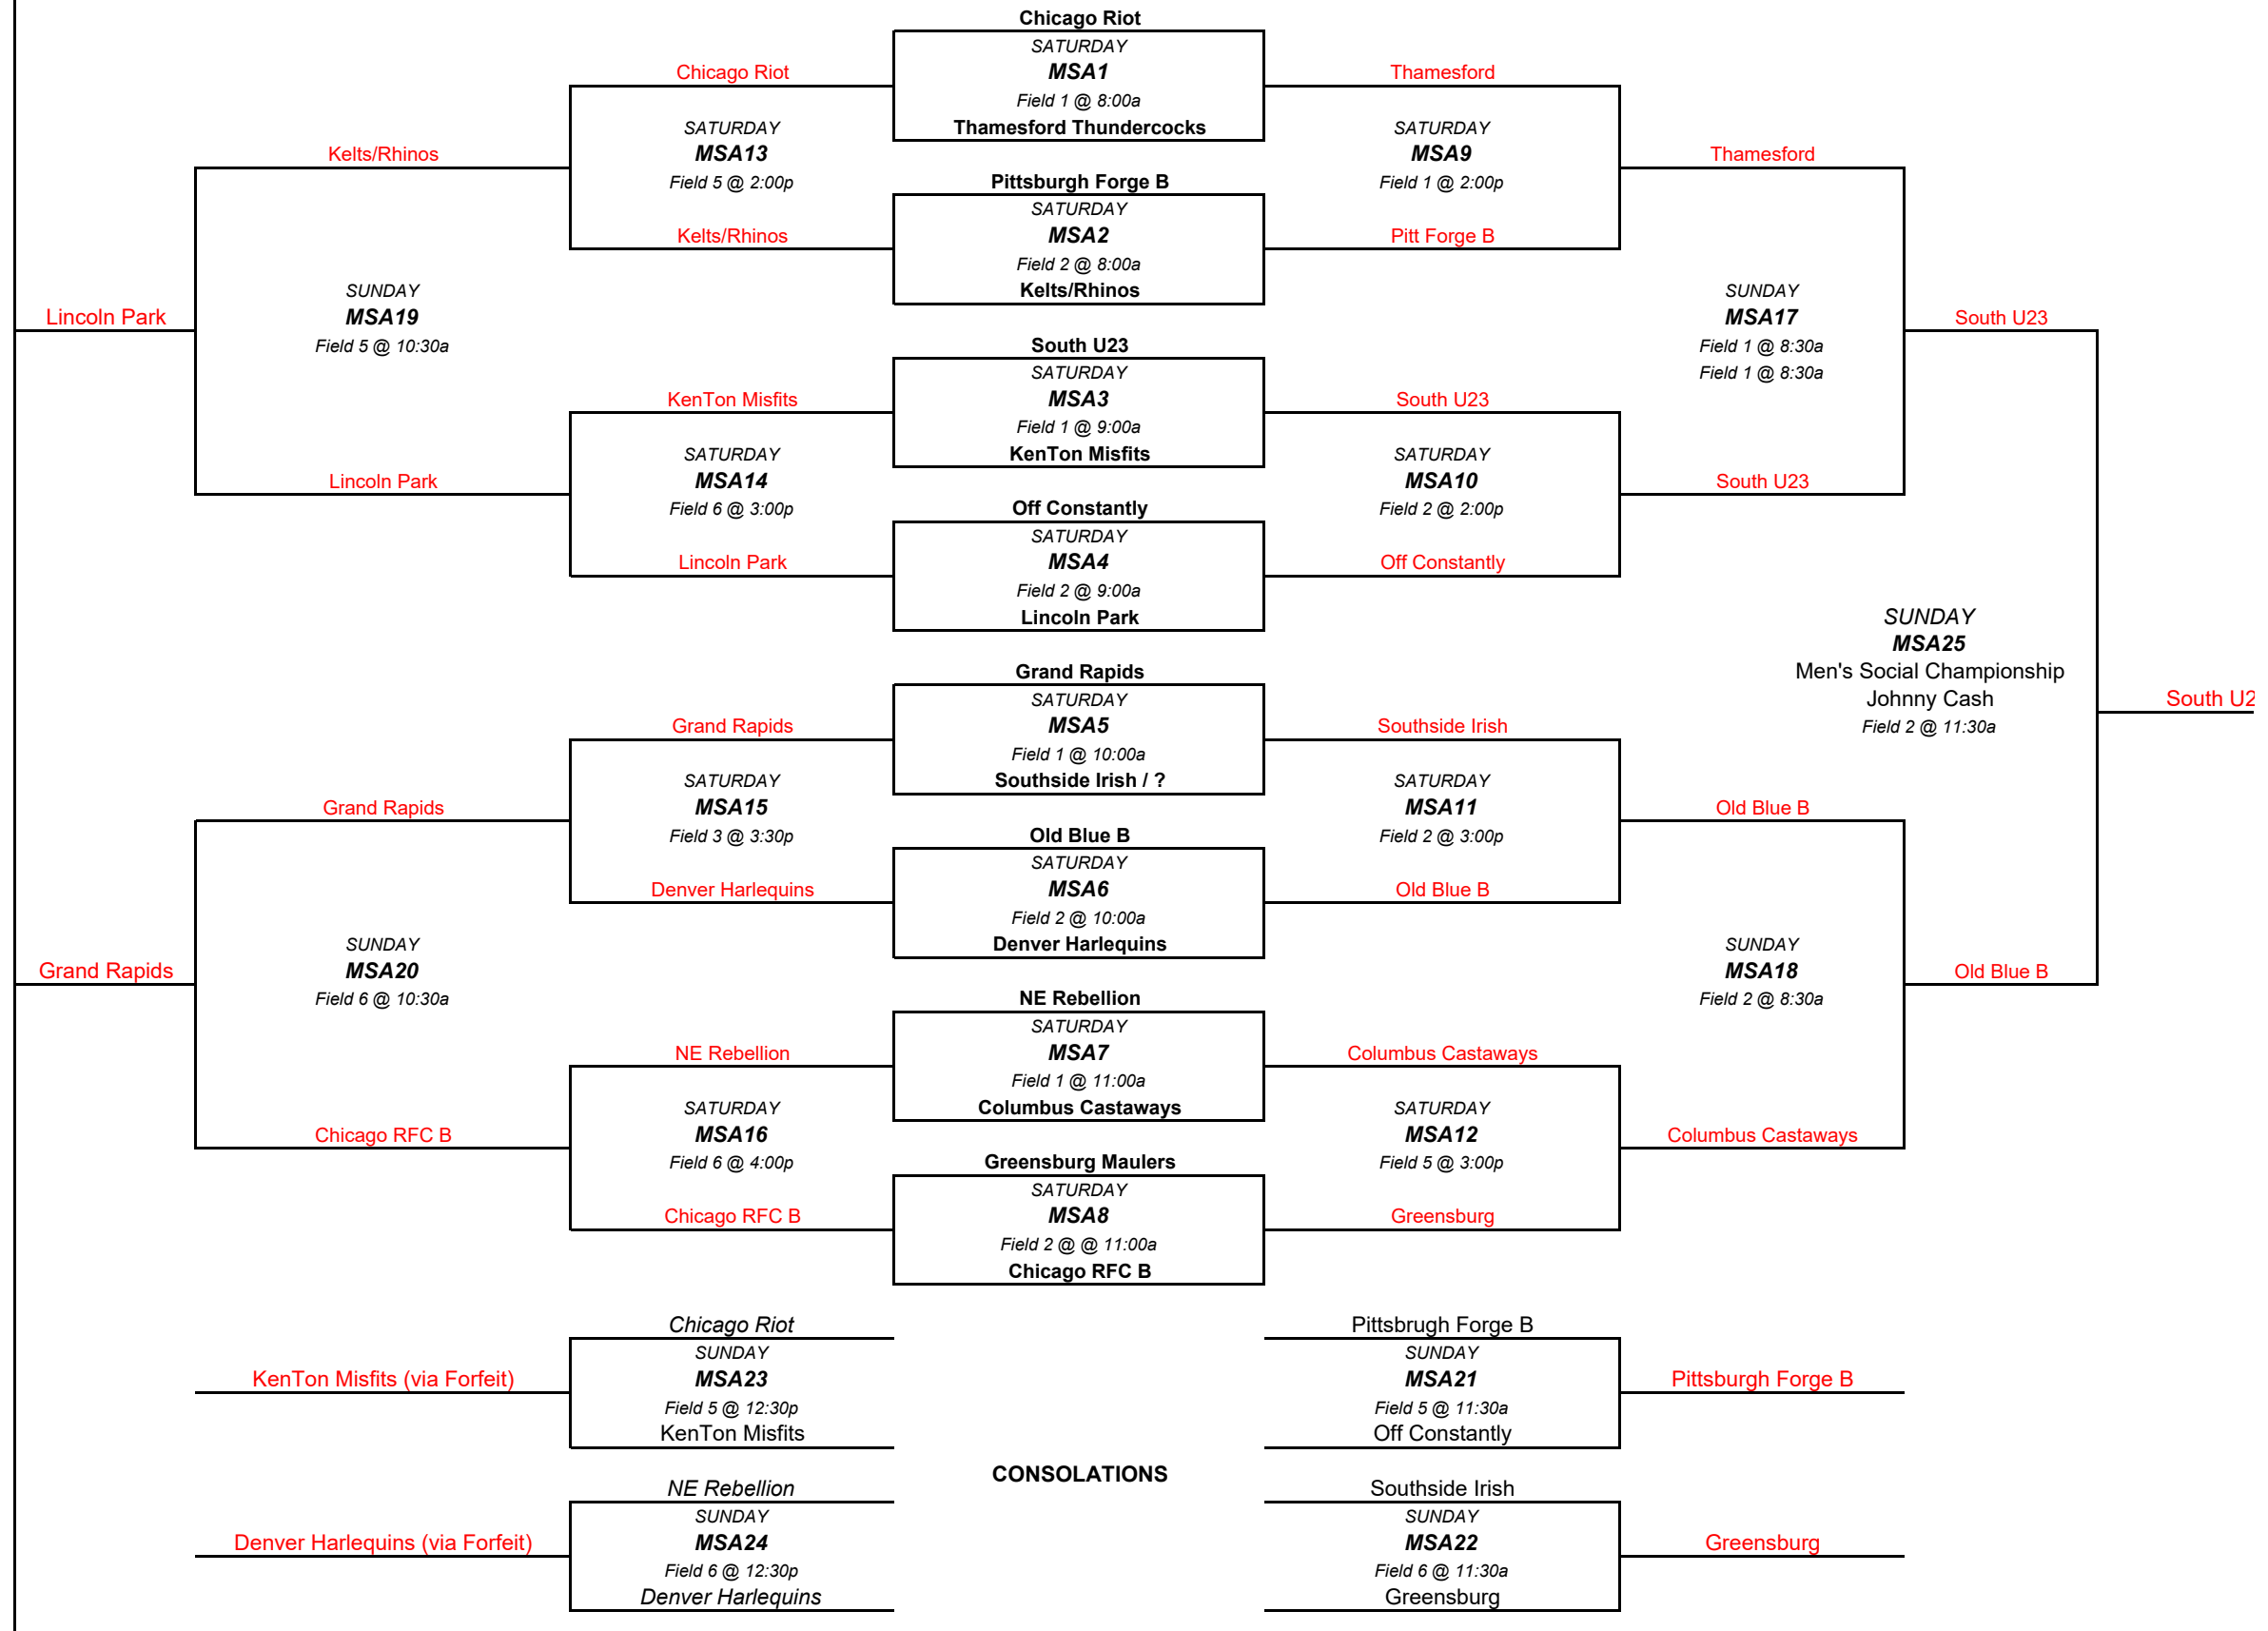

38th Annual Nash Bash - Women's Club Competitive

38th Annual Nash Bash - Men's Club Competitive

38th Annual Nash Bash - Men's Social A - Johnny Cash

38th Annual Nash Bash - Men's Club Social B - Waylon Jennings

Group 1	Group 2	Group 3	Group 4
MSB1 	St Louis Ramblers SATURDAY MSB2 Field 5 @ 10:00a Stanky Bears	Chicago Riot OBs SATURDAY MSB3 Field 6 @ 10:00a West Des Moines Wombats	Marysville Rhinos SATURDAY MSB4 Field 6 @ 11:00a NWI Reapers
Lansing Grey Cocks SATURDAY MSB5 Field 1 @ 1:00p Father Ryan Obs	St Louis Ramblers SATURDAY MSB6 Field 5 @ 1:00p Rugbaes	Chicago Riot OBs SATURDAY MSB7 Field 6 @ 1:00p Murfreesboro Minotaurs	Marysville Rhinos SATURDAY MSB8 Field 6 @ 2:00p Northern Michigan U
Lansing Grey Cocks SATURDAY MSB9 Field 1 @ 4:00p Nashville	Stanky Bears SATURDAY MSB10 Field 3 @ 4:30p Rugbaes	West Des Moines Wombats SATURDAY MSB11 Field 5 @ 4:00p Murfreesboro Minotaurs	NWI Reapers SATURDAY MSB12 Field 6 @ 5:00p Northern Michigan U
CONSOLATIONS			
Rugbaes SUNDAY MSB15 Field 7 @ 10:30a Marysville	Lansing Grey Cocks SUNDAY MSB17 Field 9 @ 11:30p Minotaurs	Nashville SUNDAY Semi-Final MSB13 Field 1 @ 9:30a Des Moines	Nashville SUNDAY Men's Club Social B Championship MSB19 Field 1 @ 12:30a NWI Reapers
L1 Group 3 SUNDAY MSB16 Field 8 @ 10:30a L1 Group 4	Stanky Bears SUNDAY MSB18 Field 9 @ 12:30a Northern Michigan U	St Louis Ramblers SUNDAY Semi-Final MSB14 Field 2 @ 9:30a NWI Reapers	

38th Annual Nash Bash - Women's Club Social

38th Annual Nash Bash - Men's College

38th Annual Nash Bash - Women's College